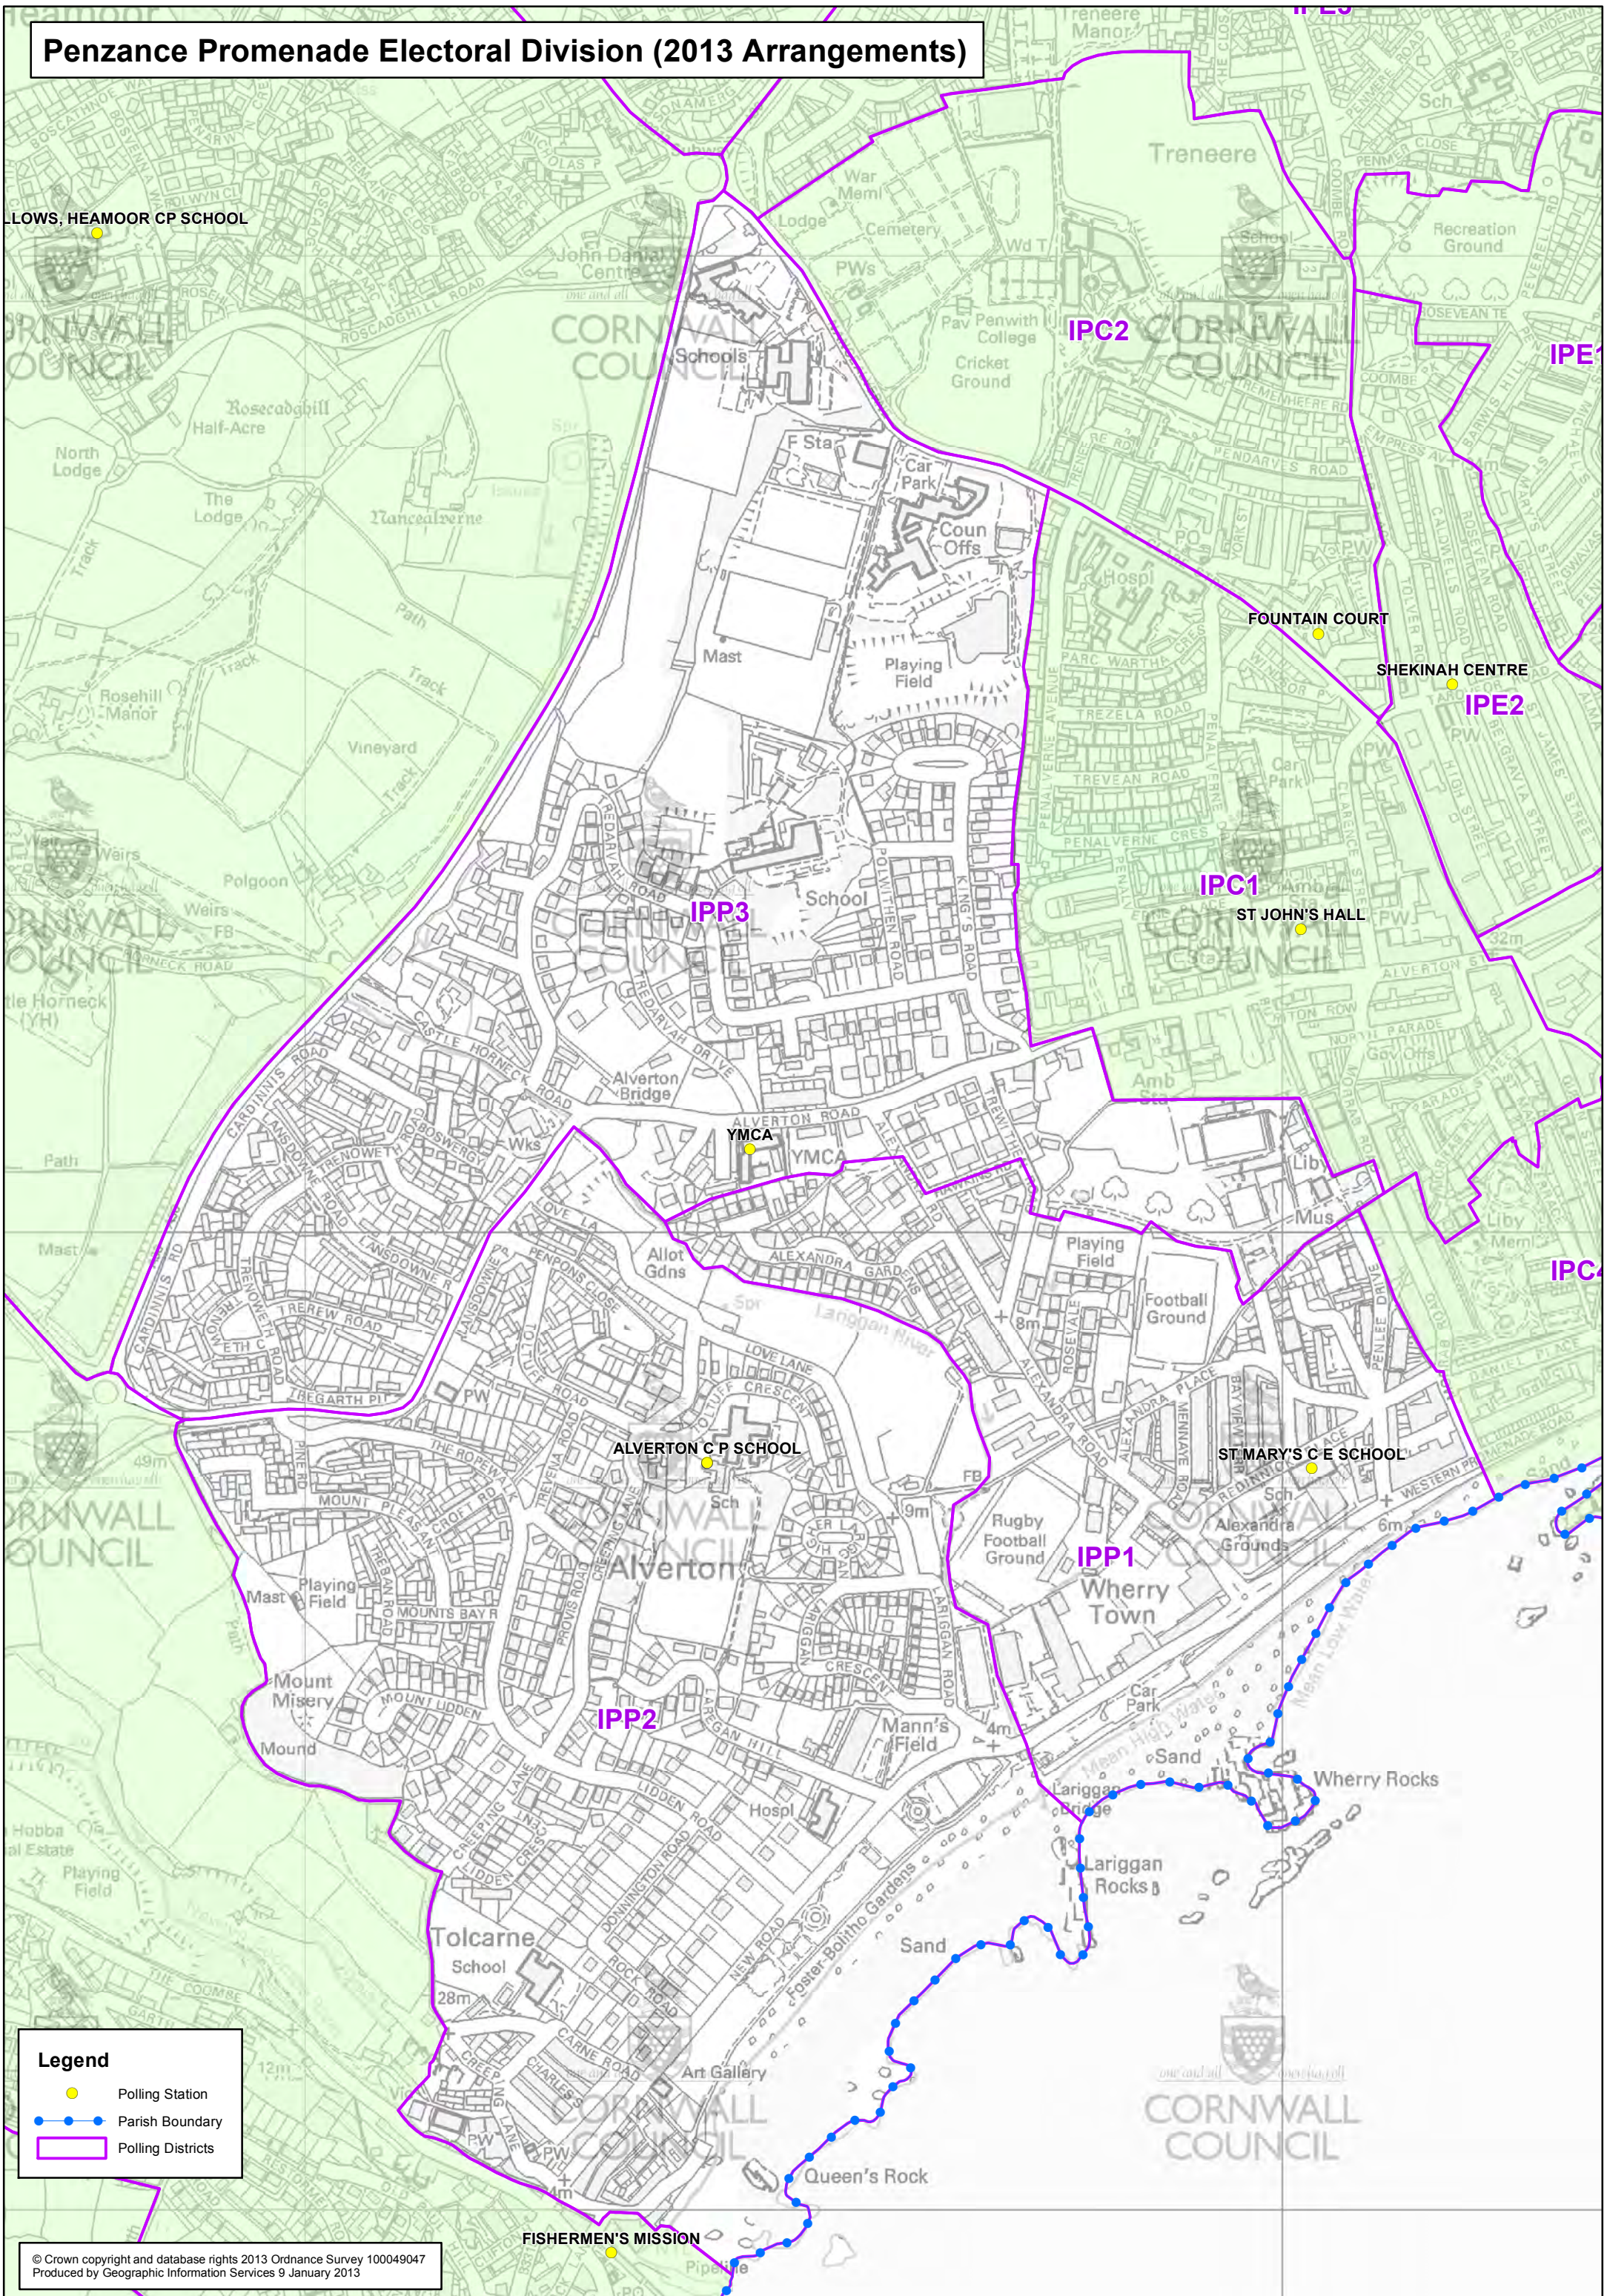

Penzance Promenade Electoral Division (2013 Arrangements)

Legend

- Polling Station
- Parish Boundary
- Polling Districts