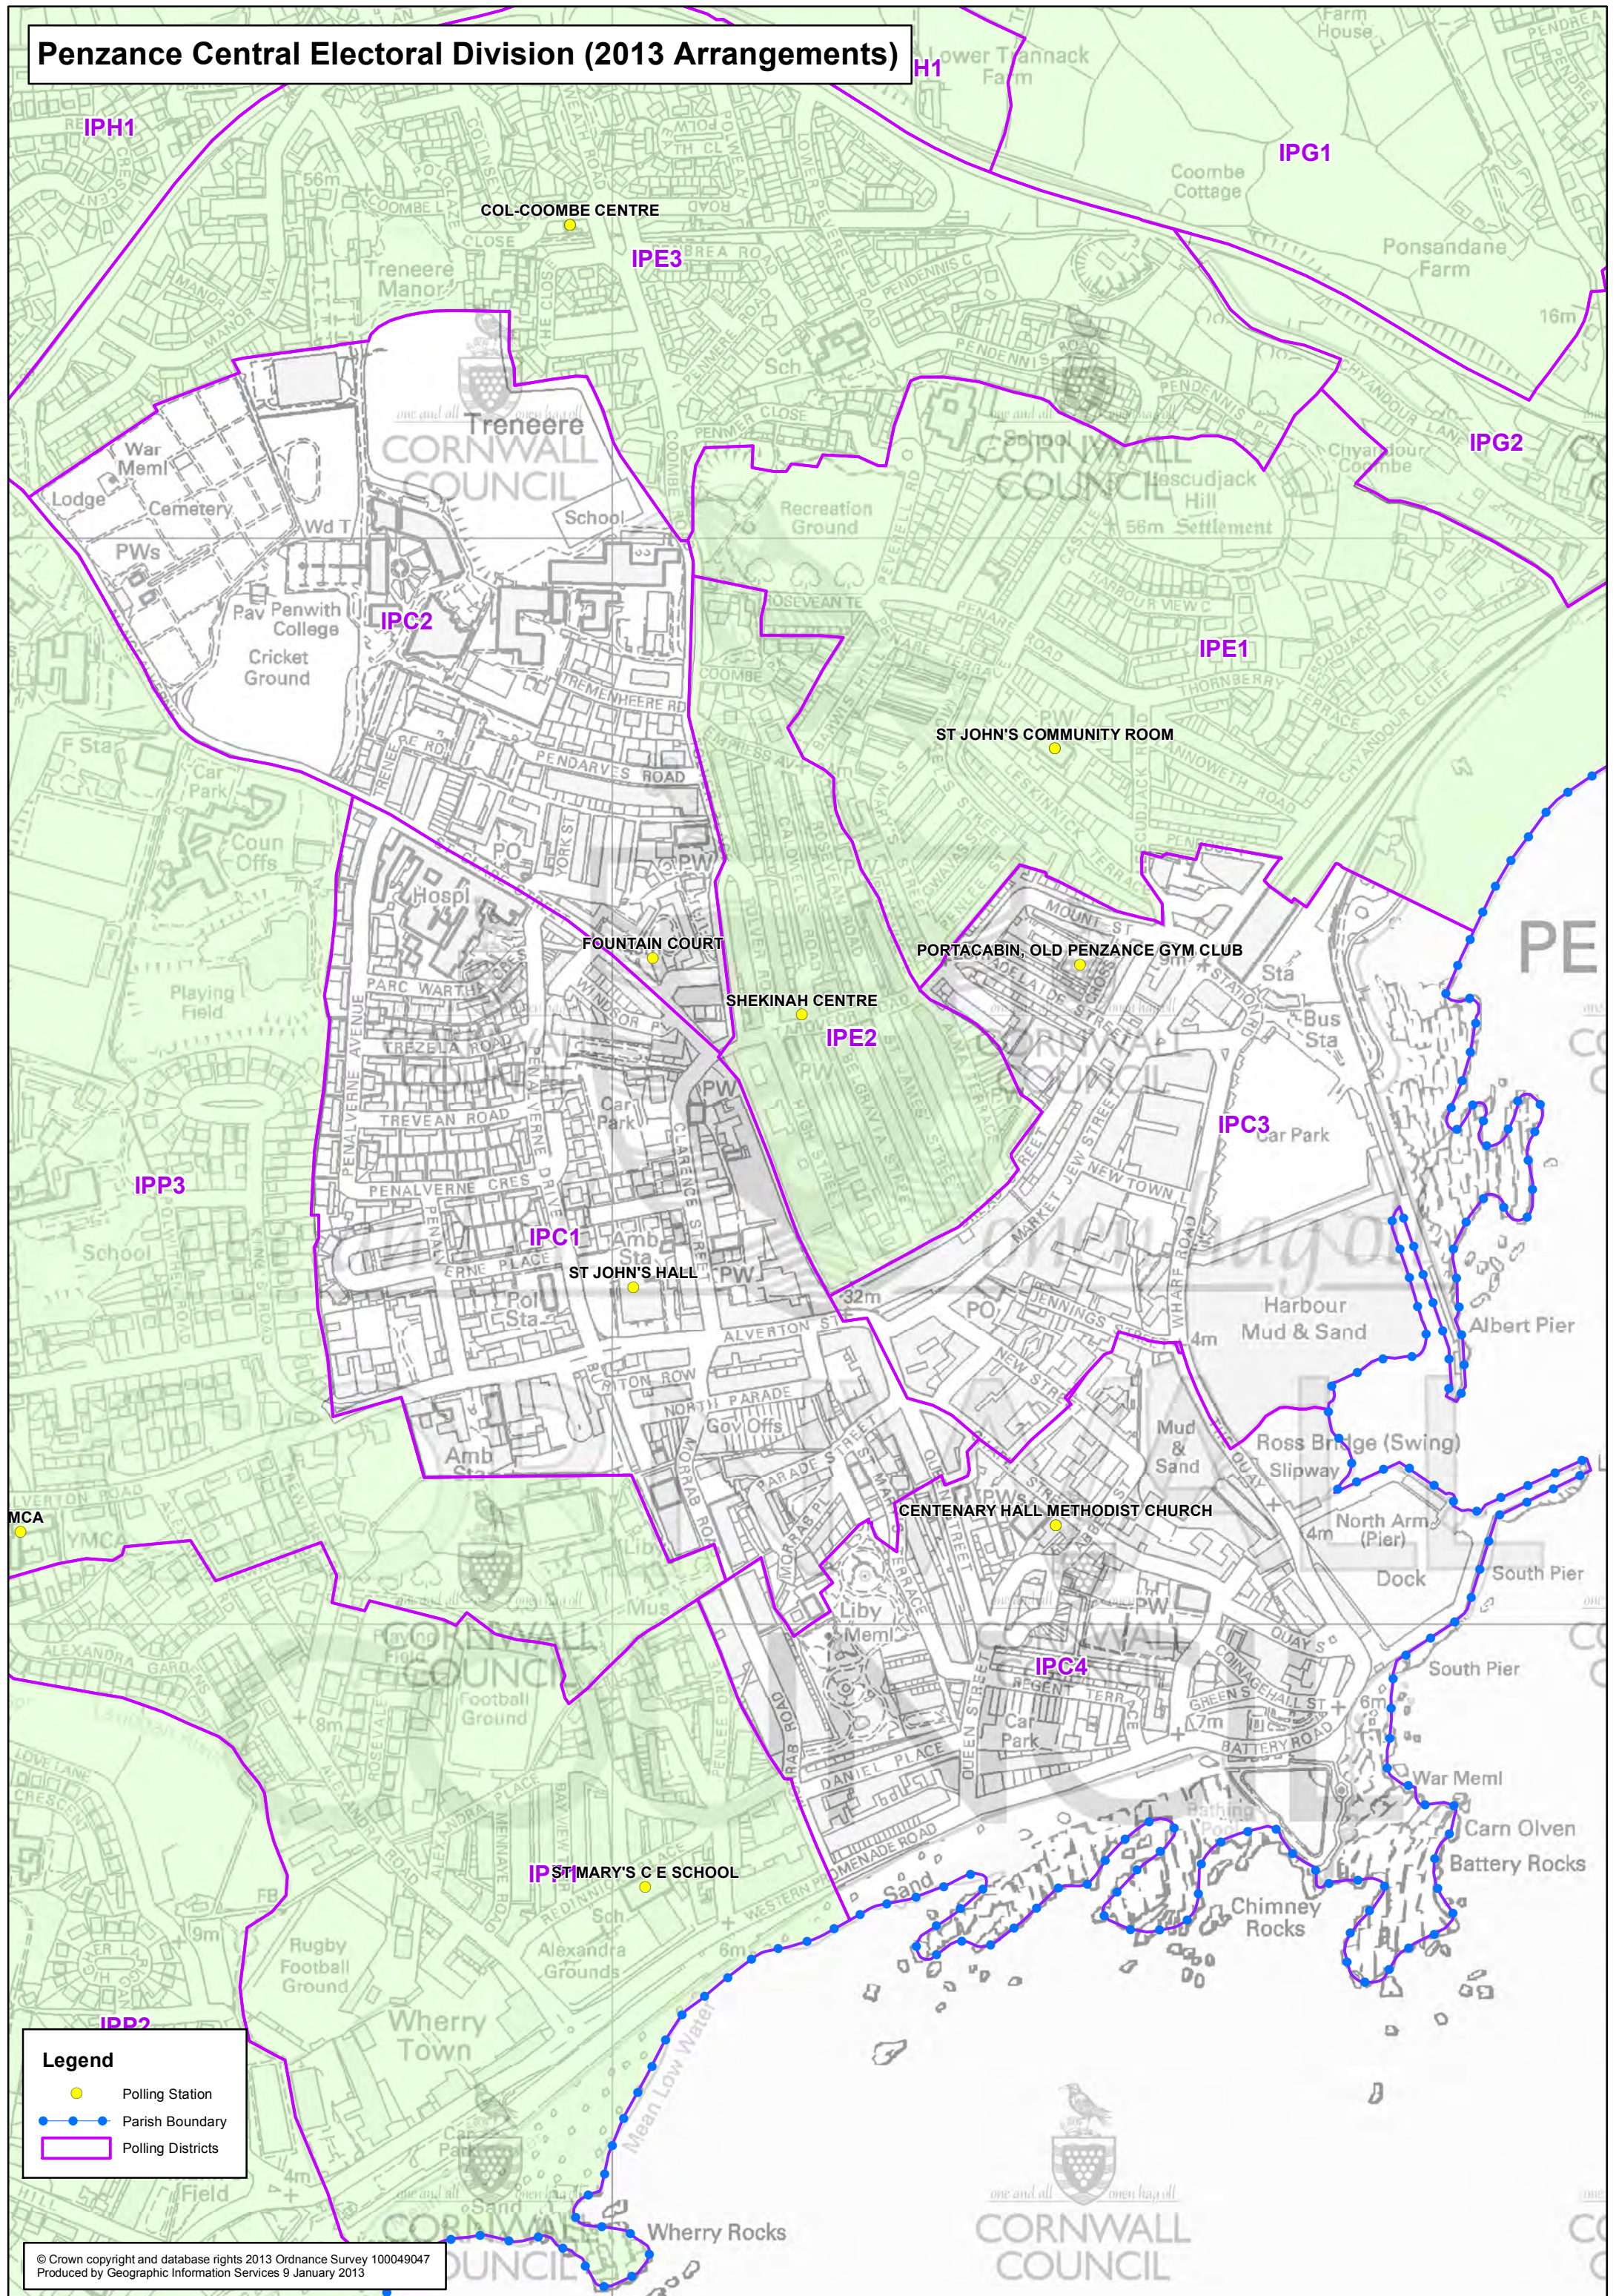

Penzance Central Electoral Division (2013 Arrangements)

Legend

- Polling Station
- Parish Boundary
- Polling Districts