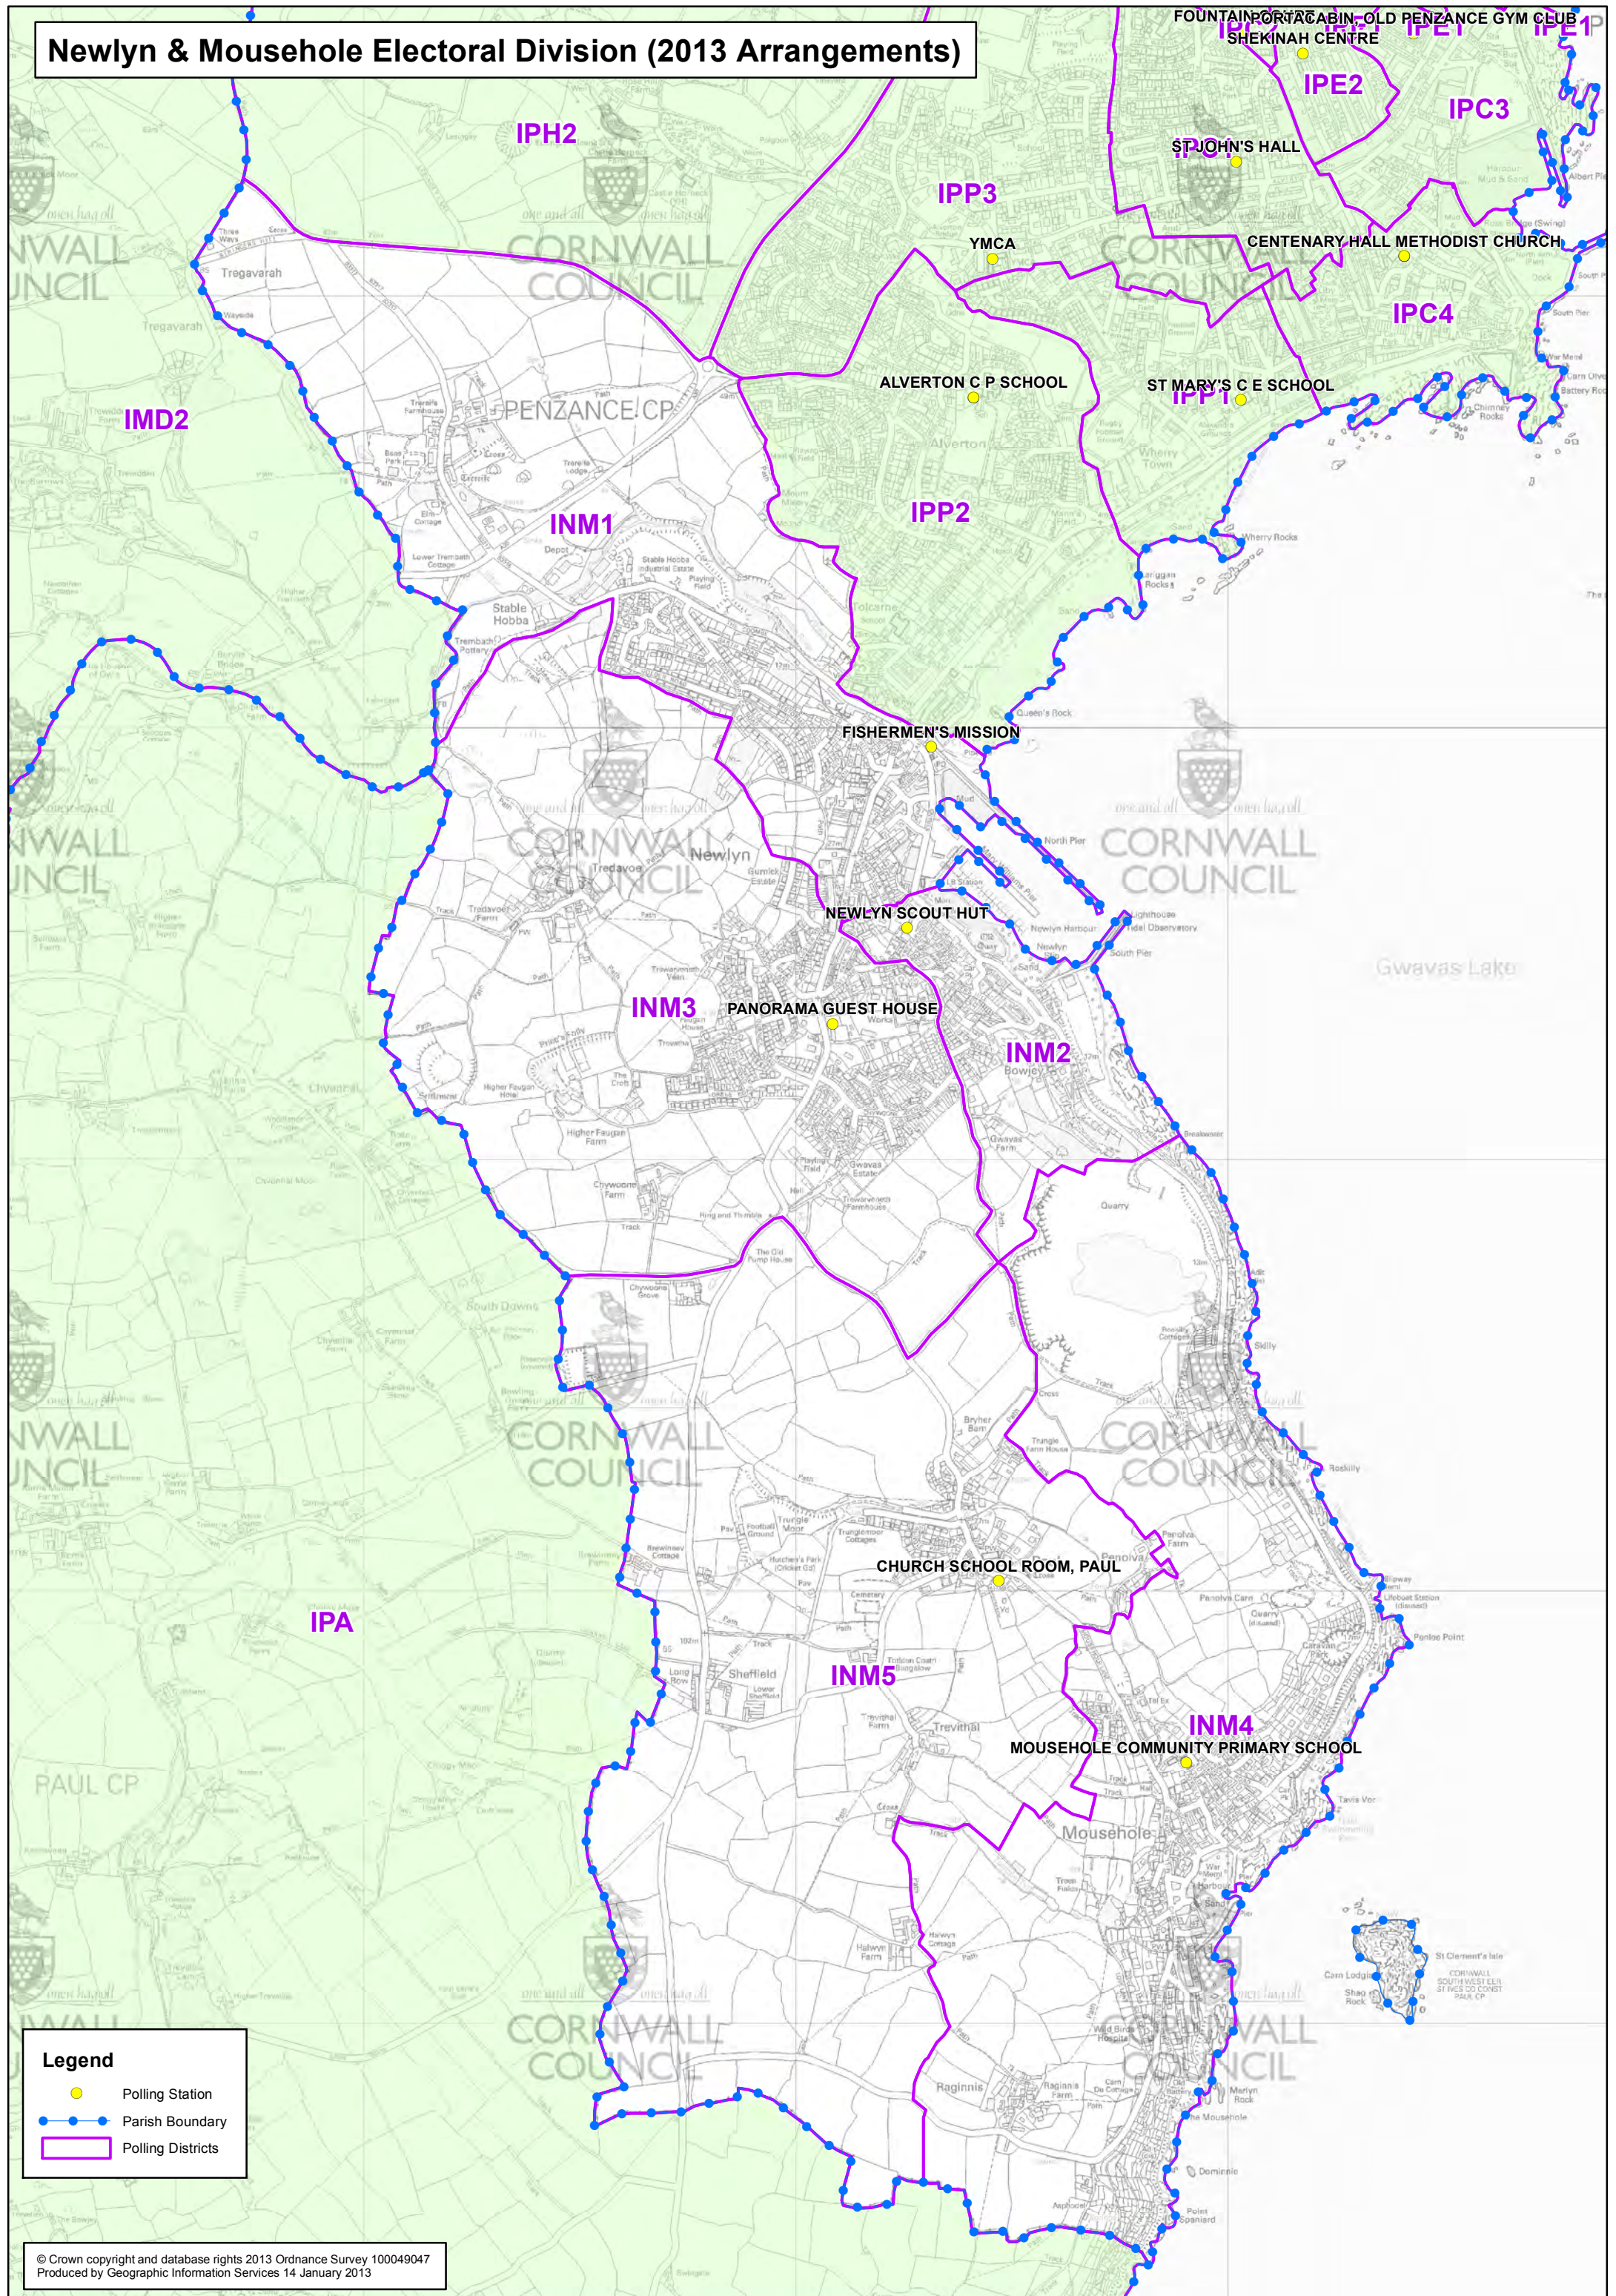

Newlyn & Mousehole Electoral Division (2013 Arrangements)

Legend

- Polling Station
- Parish Boundary
- Polling Districts