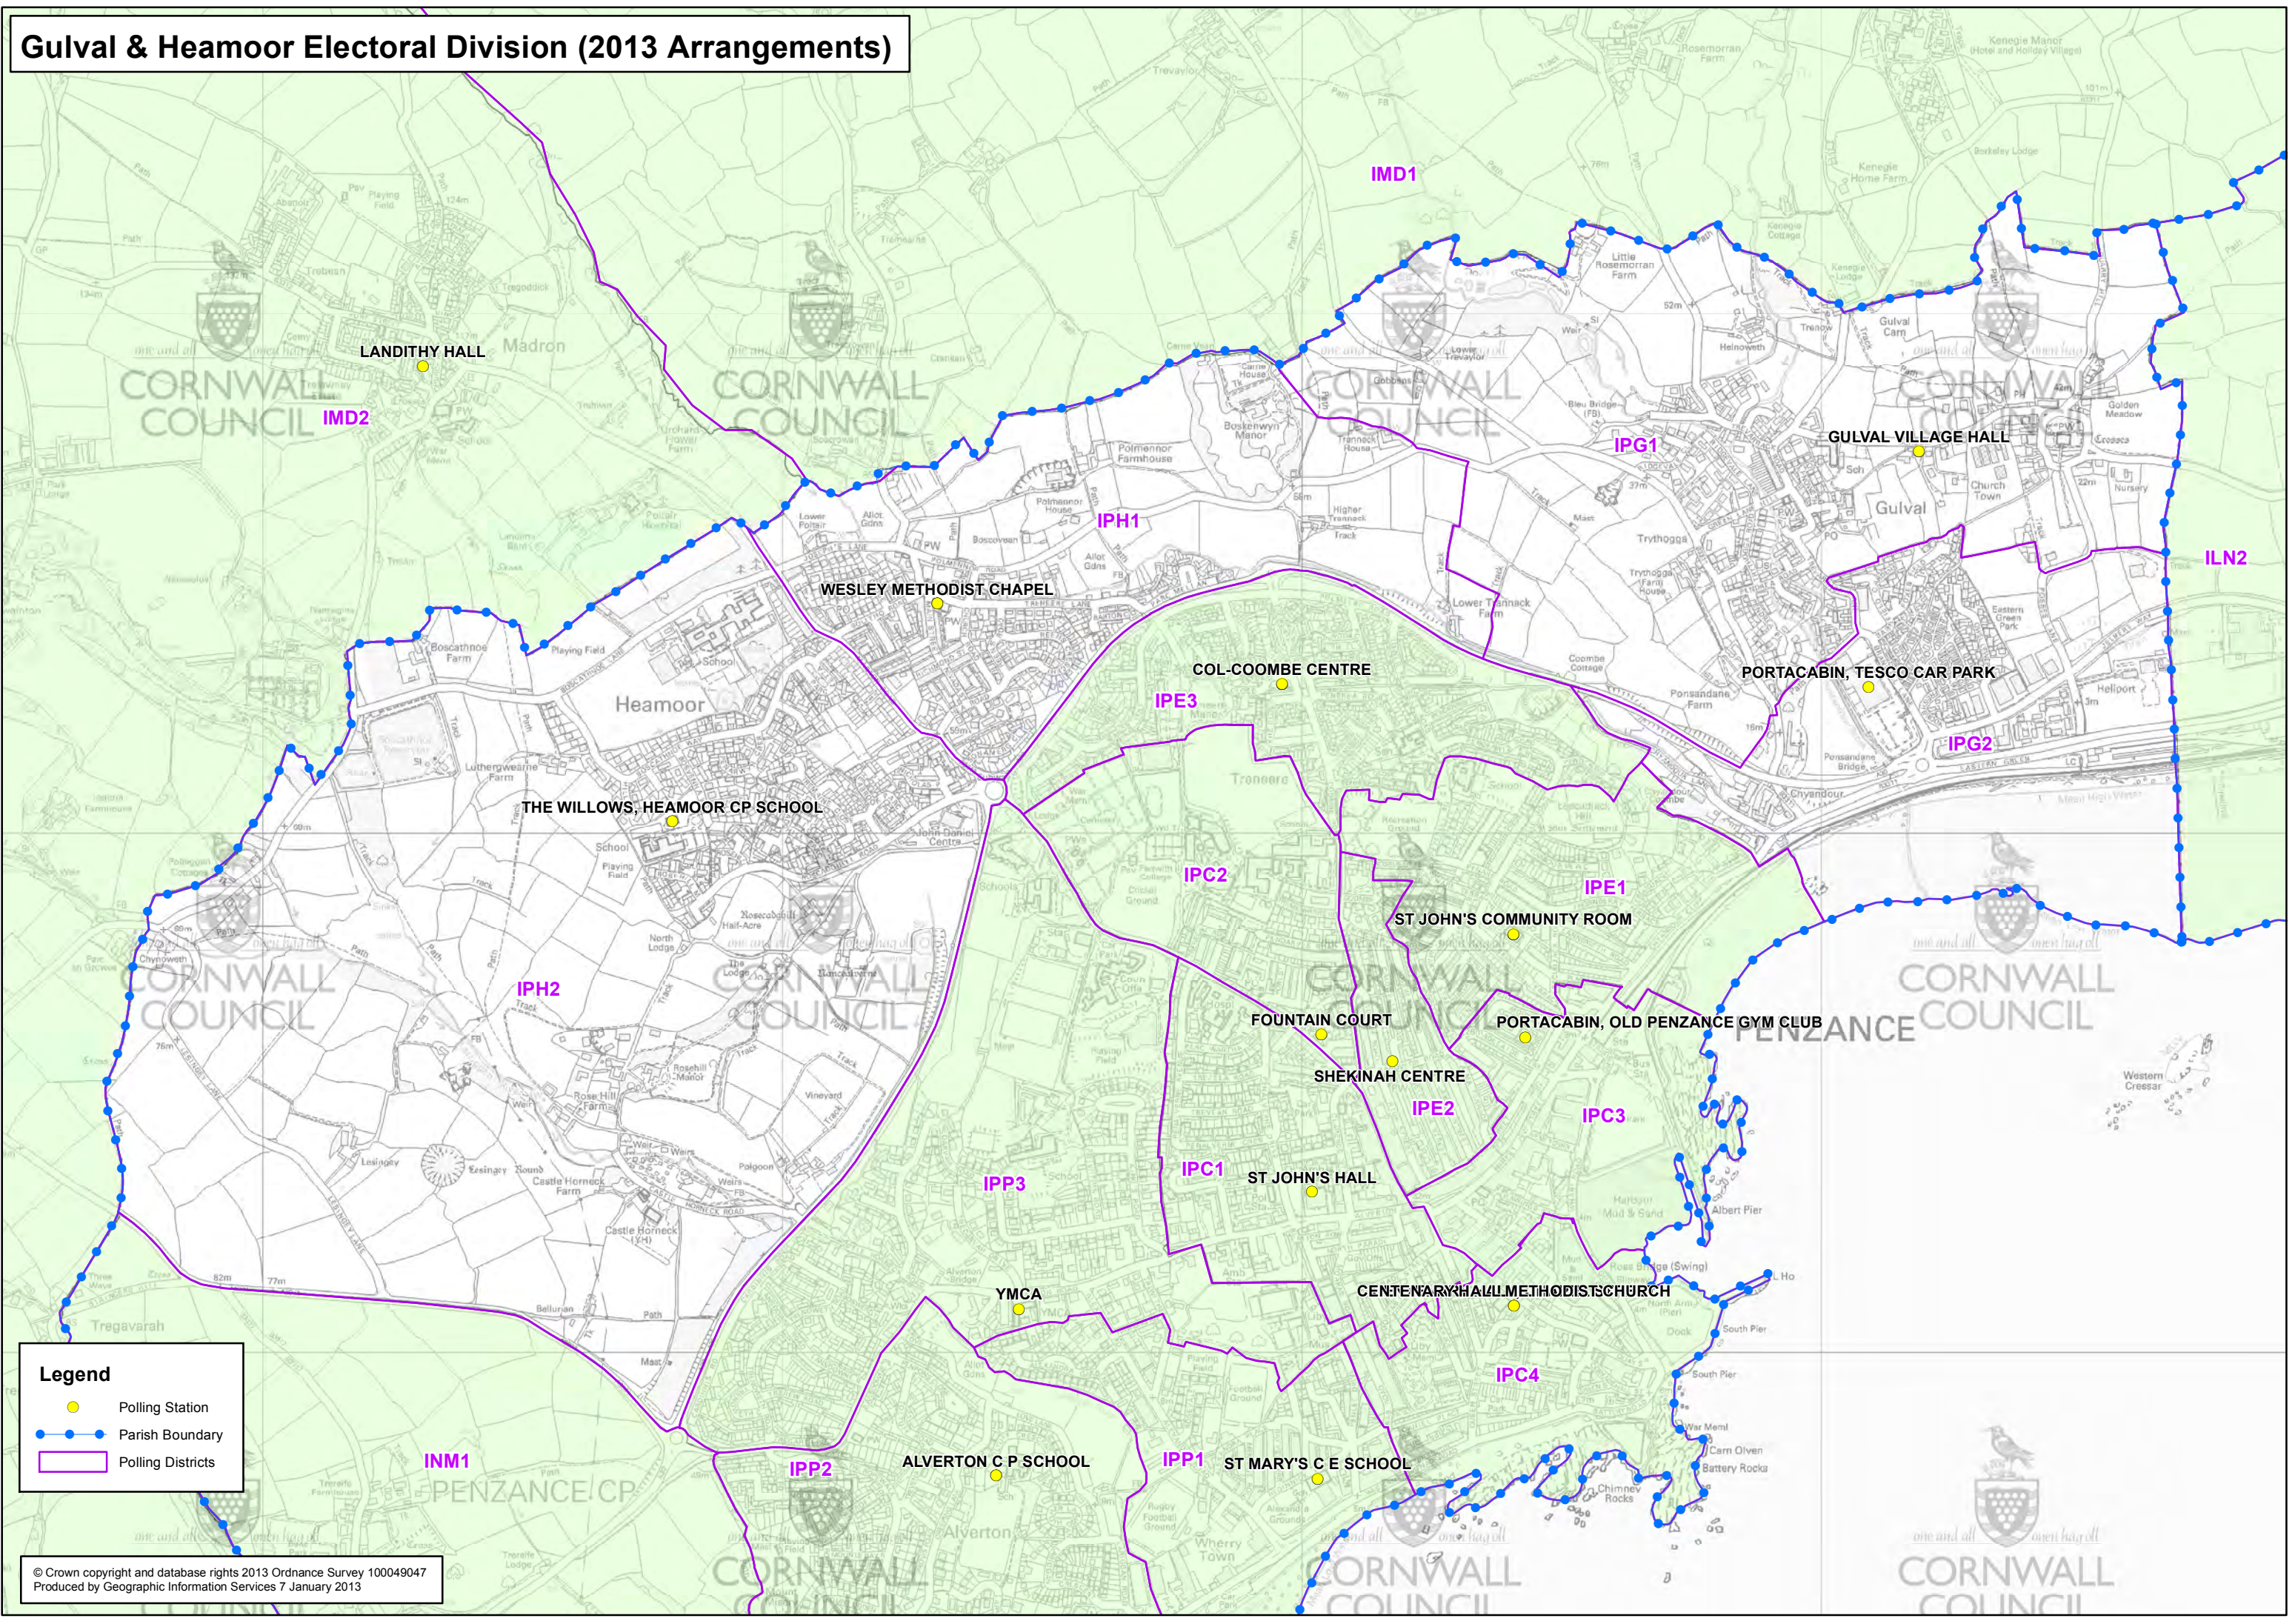

Gulval & Heamoor Electoral Division (2013 Arrangements)

Legend

- Polling Station
- Parish Boundary
- ▭ Polling Districts